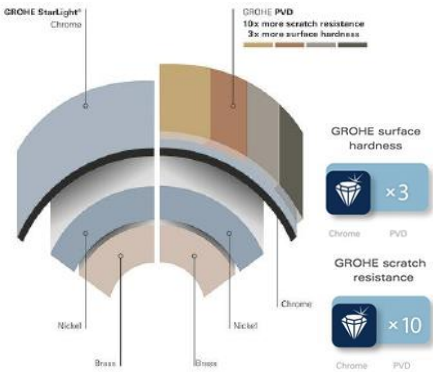

GROHE SilkMove cartridge technology for smooth handling

This premium tap comes with a continuously variable water temperature and volume adjustment technology, ensuring effortless lever operation even after years of use.

Easy to clean thanks to the GROHE StarLight chrome coating

Just wipe the tap down with a dry cloth – the ultra smooth surface finish is scratch resistant and ensures a lasting luminous sheen. You'll save plenty of time cleaning while your tap always looks shiny and new.

GROHE QuickFix Plus quick and easy installation in a few simple steps

Save time on the installation of your tap with GROHE QuickFix Plus. Consisting of fewer parts, our new system makes the installation process quicker and easier than ever.