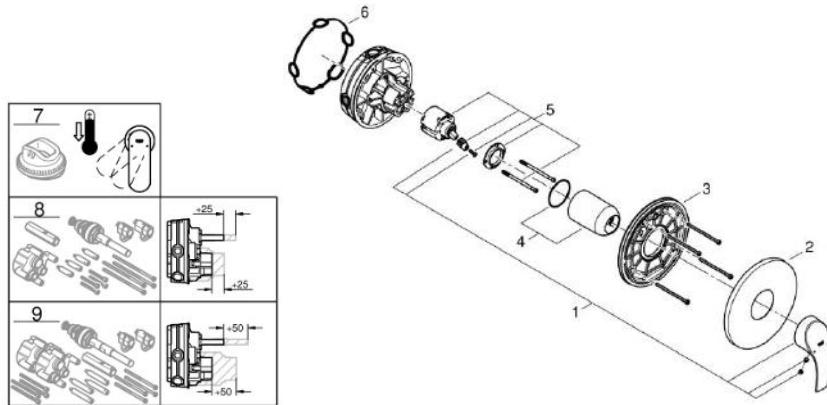

Pos.-nr.	Prod. description	Order-nr.
1	Lever	46903000
2	Escutcheon	48428000
3	Mounting plate	48439000
4	Cap	02693000
5	Cartridge	46048000
6	Seal	48360000
7	Temperature limiter	46308000*
8	Universal extension set single-lever mixers, 25 mm	14056000*
9	Universal extension set single-lever mixers, 50 mm	14057000*

* Optional accessories

Note:

* All information of the above is for the reference only. No prior notice is made if any changes.